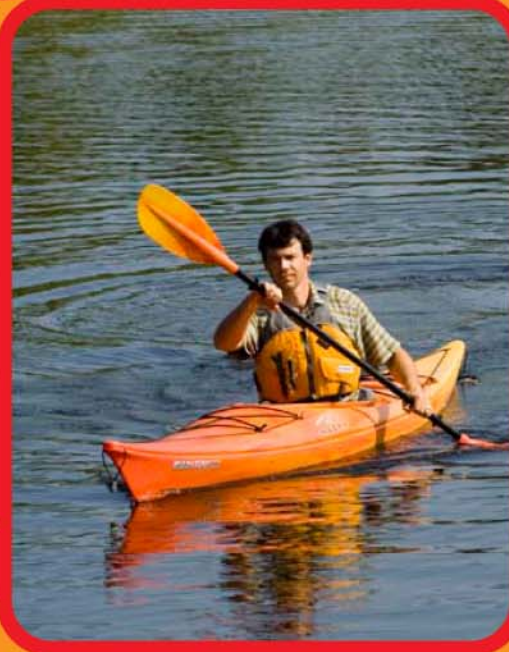

MANITOU™

M14 SELECT

M13 SELECT

The Manitou Select series are Necky's advance kayak for beginners. These kayakers are scaled-down versions of our popular sea kayakers, giving beginners the performance and control of a touring kayak combined with the stability and comfort of a rec kayak. The Manitou Select series has several added features over our popular base Manitous including thigh braces, reflective deck rigging, our premium Linear Select material and more! Upgraded outfitting combined with efficient, high-performance hulls make the Manitou Selects the perfect choice for almost anyone.

FEATURES

- Our premium Linear Select™ material
- Comfortable Extrasport™ Seating System
- New Comfort Fit™ thigh braces
- Reflective Deck Rigging
- Enhanced mold-in graphics
- Available in yellow and fire