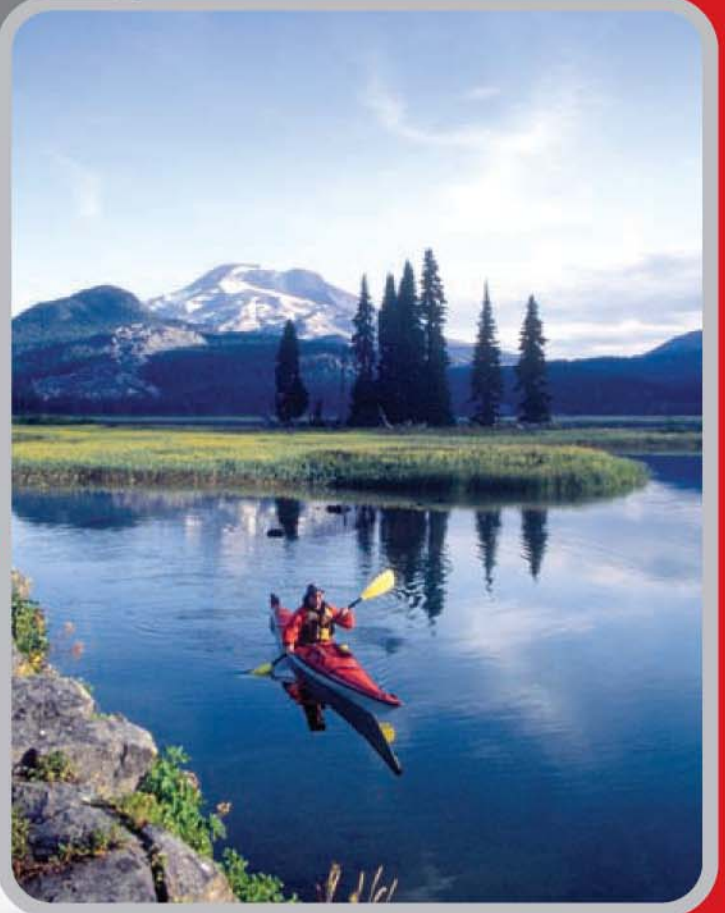

LOOKSHA 17™

ADVANCED COMPOSITE

The Looksha 17 composite is a sporty touring kayak designed to cover some distance. The multi-edged, hard-chined hull provides wonderful edge control with a smooth transition from primary to secondary stability. Featuring a performance fit cockpit, our own Cross Lock™ hatches with a ton of space for storage and comfortable Extrasport™ seat with supportive back band. One of our most popular designs, its stability, high volume and glide allows paddlers to bring the kitchen sink without compromising performance, making it perfect for camping and longer paddling trips.

FEATURES

- Advanced Composite™ fiberglass lay up
- Comfortable Extrasport seat pad with supportive back band
- Composite thigh braces
- Reflective deck rigging including a perimeter safety line and deck bungee with paddle storage for and aft
- Large Cross Lock hatches with neoprene covers
- Rudder system with easy to adjust foot braces
- Recessed no-snag deck fittings
- Stainless U-bolt for locking/security
- Integral bulkheads
- Compass mount

SPECS

LENGTH	WIDTH	WEIGHT	COCKPIT SIZE	HATCH SIZES
17' 6"	23.75"	54 lbs	33" x 17"	Bow: 16.5" x 10" Stern: 16.5" x 10"
5.3 m	60.3 cm	24.5 kg	88.8 cm x 43.2 cm	Bow: 4.9 x 24.4 cm Stern: 4.9 x 24.4 cm